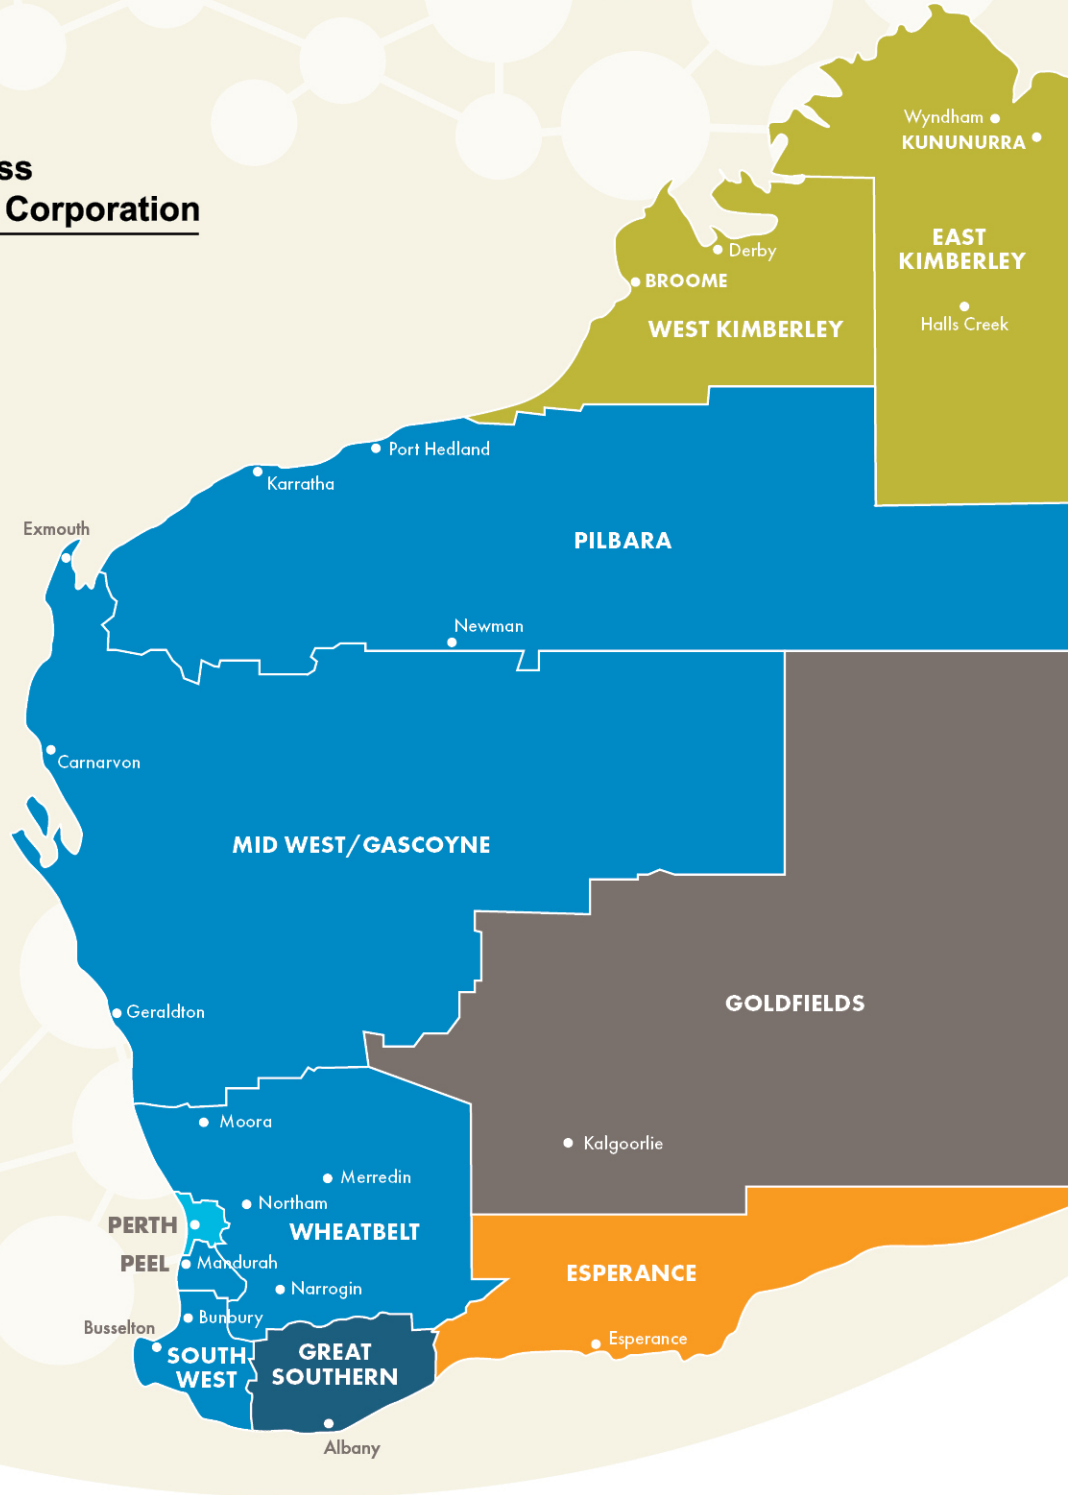

Small Business Development Corporation Regional

Turn to us:

East Kimberley

West Kimberley

Business Foundations

- ☎ 1300 958 085
- ✉ admin@businessfoundations.com.au
- 🌐 businessfoundations.com.au

Esperance

Esperance CCI

- ☎ 9071 5142
- ✉ advisor@esperancecci.com.au
- 🌐 esperancecci.com.au

Goldfields

Kalgoorlie Boulder CCI

- ☎ 9021 2466
- ✉ adviser@kbcci.com.au
- 🌐 kbcci.com.au

Great Southern

Albany Business Centre

- ☎ 9841 8477
- ✉ admin@albanybusinesscentre.com.au
- 🌐 albanybusinesscentre.com.au

Peel

Pilbara

Mid West/Gascoyne

South West

Wheatbelt

IPS Management Consultants

- ☎ 1300 275 477
- ✉ business@ipsau.com.au
- 🌐 ipsbusinessadvisory.com.au